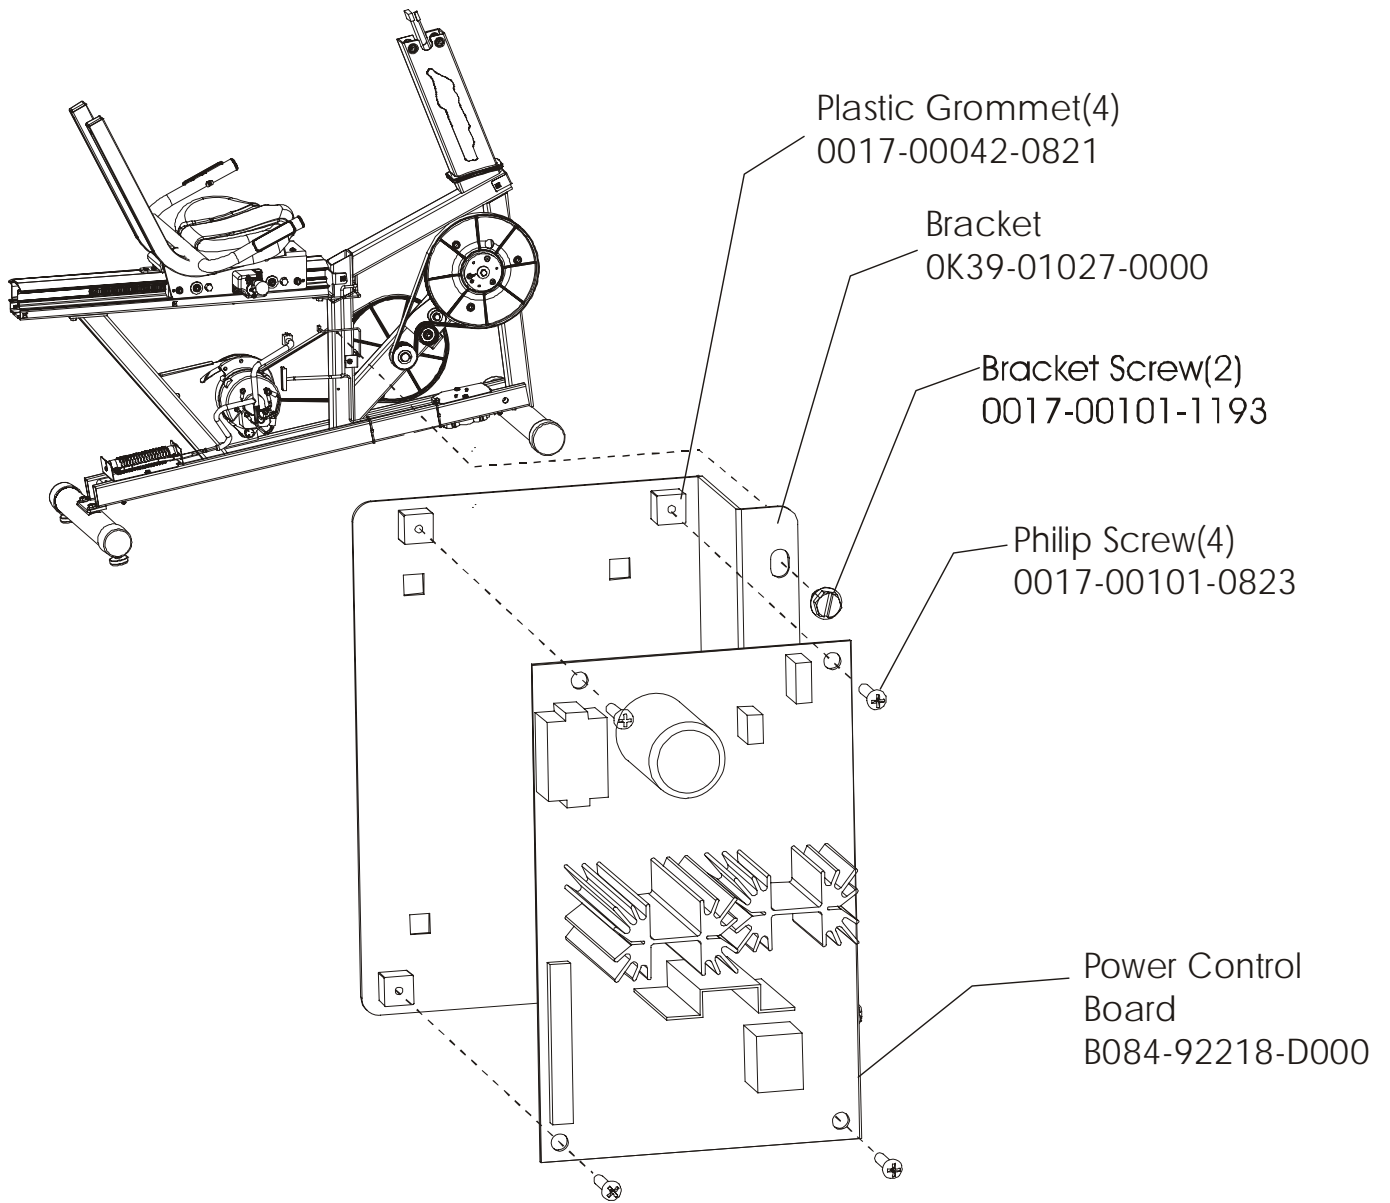

ARCTIC SILVER 95RWEZ
Power Control Board

95RWEZ-0100-01
S/N CZR100000 and UP

Assembly Number - AK39-00022-0001